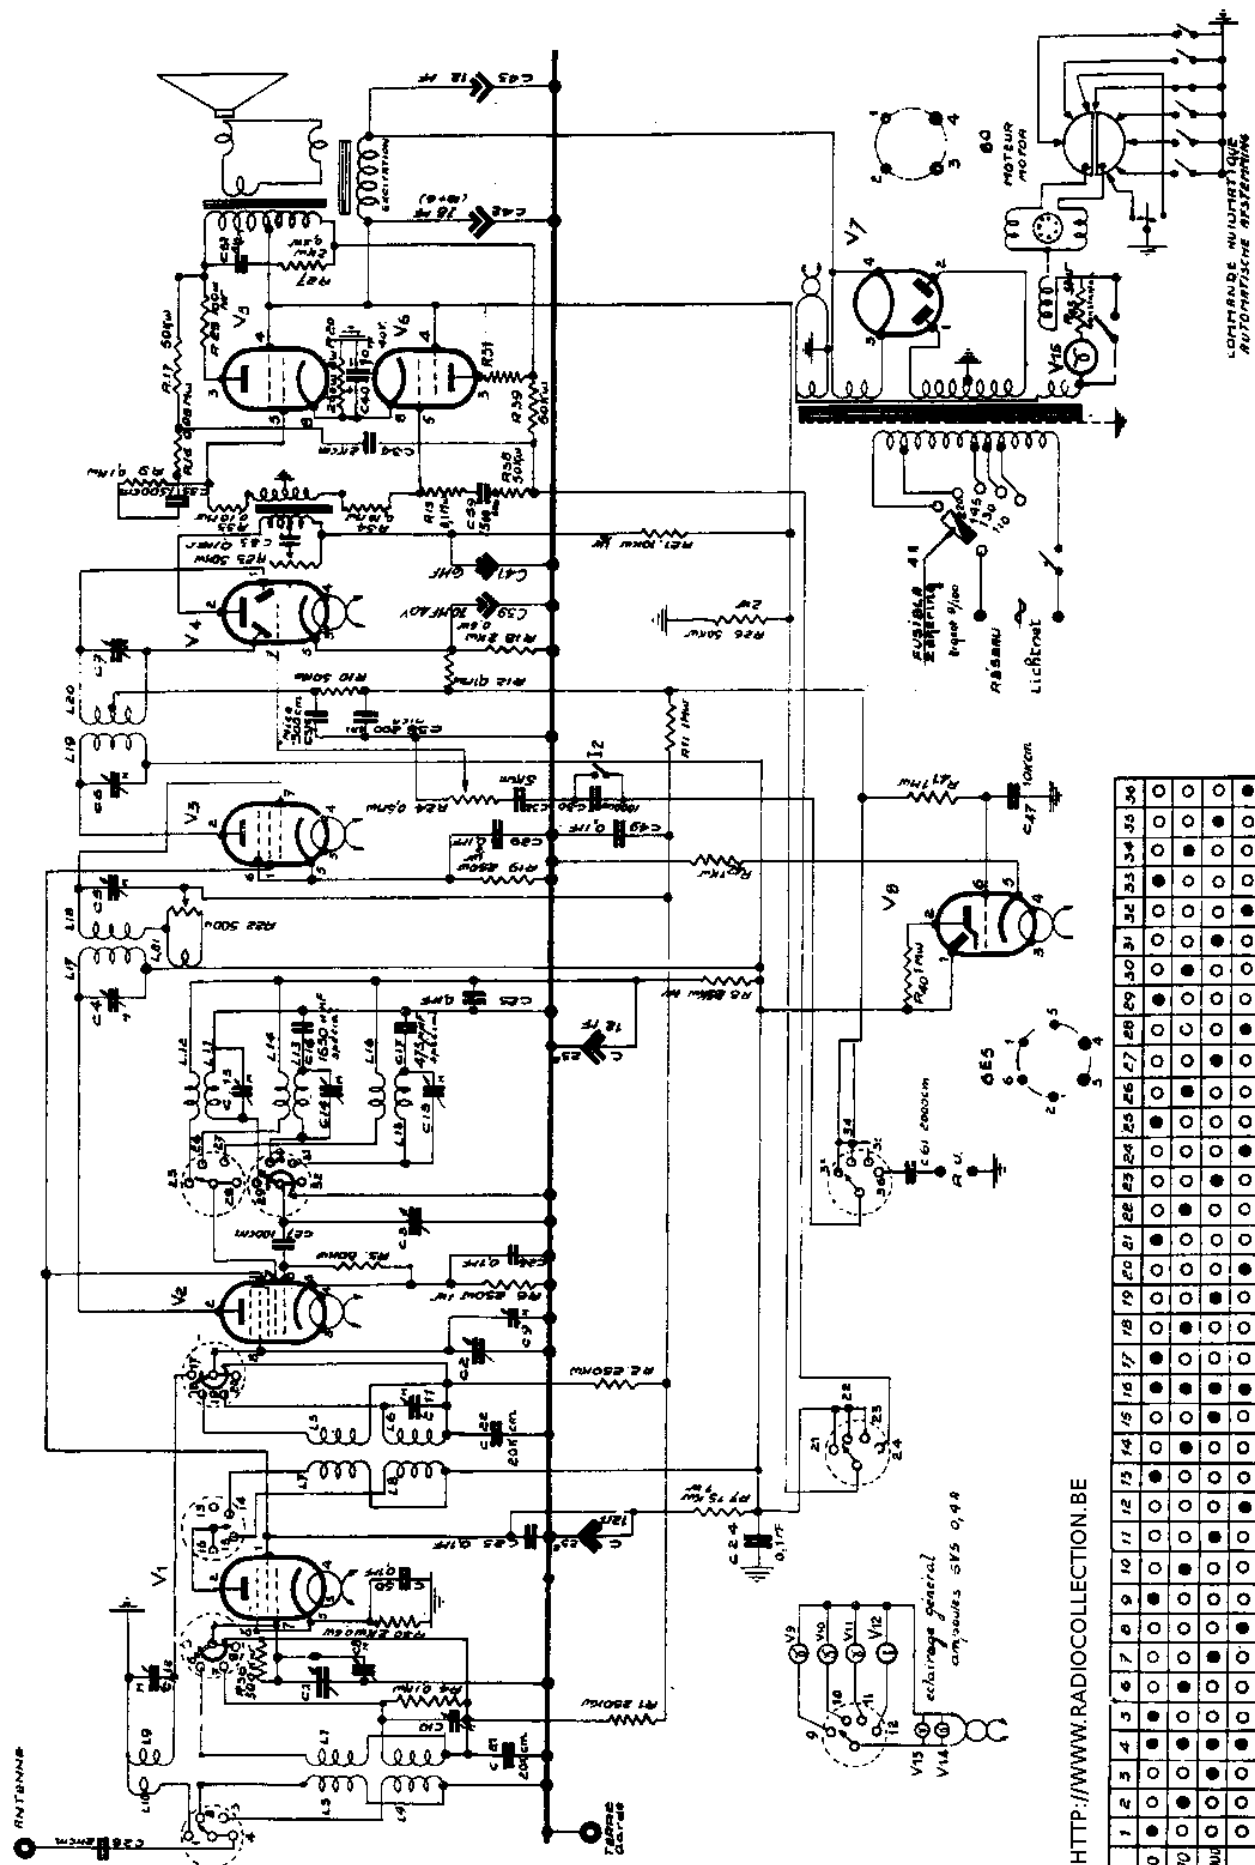

739.A

HTTP://WWW.RADIOCOLLECTION.BE

λ	1	2	3	4	5	6	7	8	9	10	11	12	13	14	15	16	17	18	19	20	21	22	23	24	25	26	27	28	29	30	31	32	33	34	35	36	
18.60	0	0	0	0	0	0	0	0	0	0	0	0	0	0	0	0	0	0	0	0	0	0	0	0	0	0	0	0	0	0	0	0	0	0	0	0	
18.570	0	0	0	0	0	0	0	0	0	0	0	0	0	0	0	0	0	0	0	0	0	0	0	0	0	0	0	0	0	0	0	0	0	0	0	0	0
1000/2000	0	0	0	0	0	0	0	0	0	0	0	0	0	0	0	0	0	0	0	0	0	0	0	0	0	0	0	0	0	0	0	0	0	0	0	0	0
P.V	0	0	0	0	0	0	0	0	0	0	0	0	0	0	0	0	0	0	0	0	0	0	0	0	0	0	0	0	0	0	0	0	0	0	0	0	

COMMANDE NUMERIQUE AUTOMATISQUE

739U

ANTENNE

C22 2Kcm

6D6

25L6G

6A7

6D6